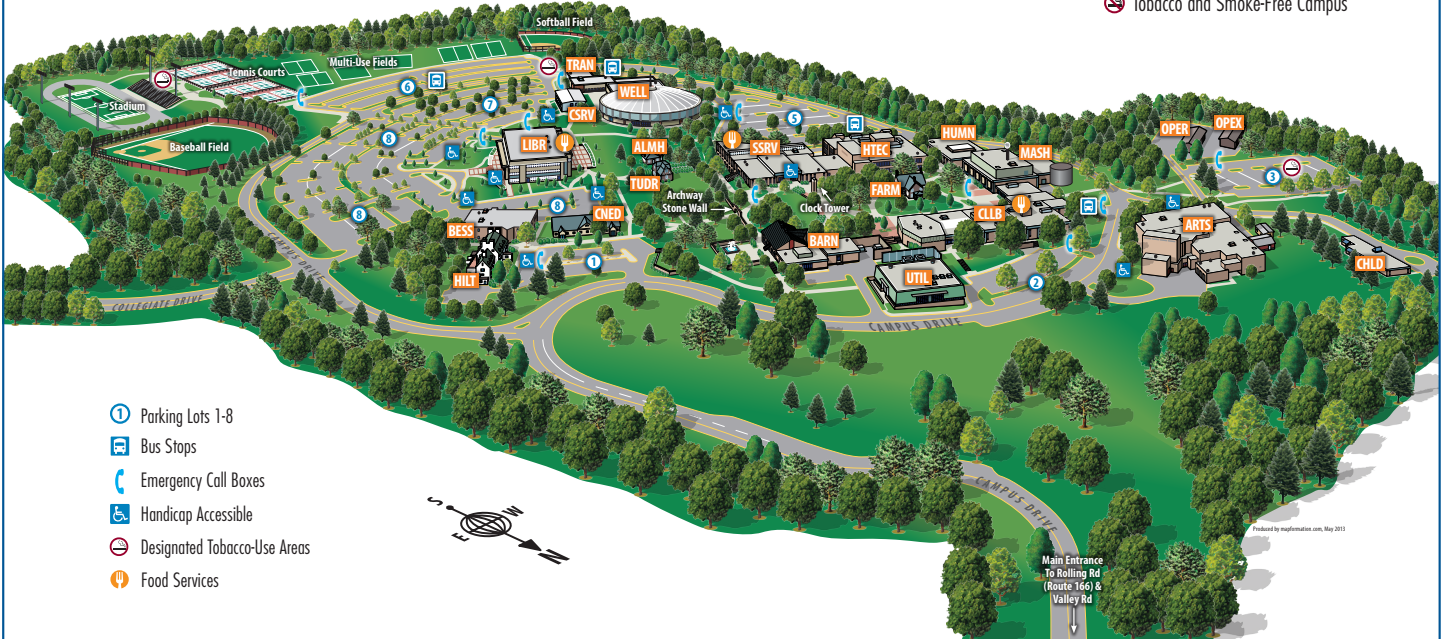

CCBC CATONSVILLE

 Tobacco and Smoke-Free Campus

Alumni House (ALMH)

Barn (BARN)

Barn Theatre, Office of Student Conduct, Office of Student Engagement, Student Lounge, Veterans Services Center

Business, Education & Social Sciences Hall (BESS)

The Junction

College Services Center (CSRV)

College Communications, Printing Services, Public Safety

Continuing Education (CNEC)

Facilities Operations Annex (OPEX)

Facilities Operations Building (OPER)

Farmhouse (FARM)

Health Careers & Technology Building (HTEC)

Aviation, Nursing

Hilton Center (HILT)

Center for Global Education, Honors Program, Office of Campus Director

Humanities Hall (HUMN)

Jack Manley Wellness & Athletics Center (WELL)

Transportation Technology Center (TRAN)

Automotive Technology, Job Network Program

Tudor House (TUDR)

Produced by mapinformation.com, May 2011