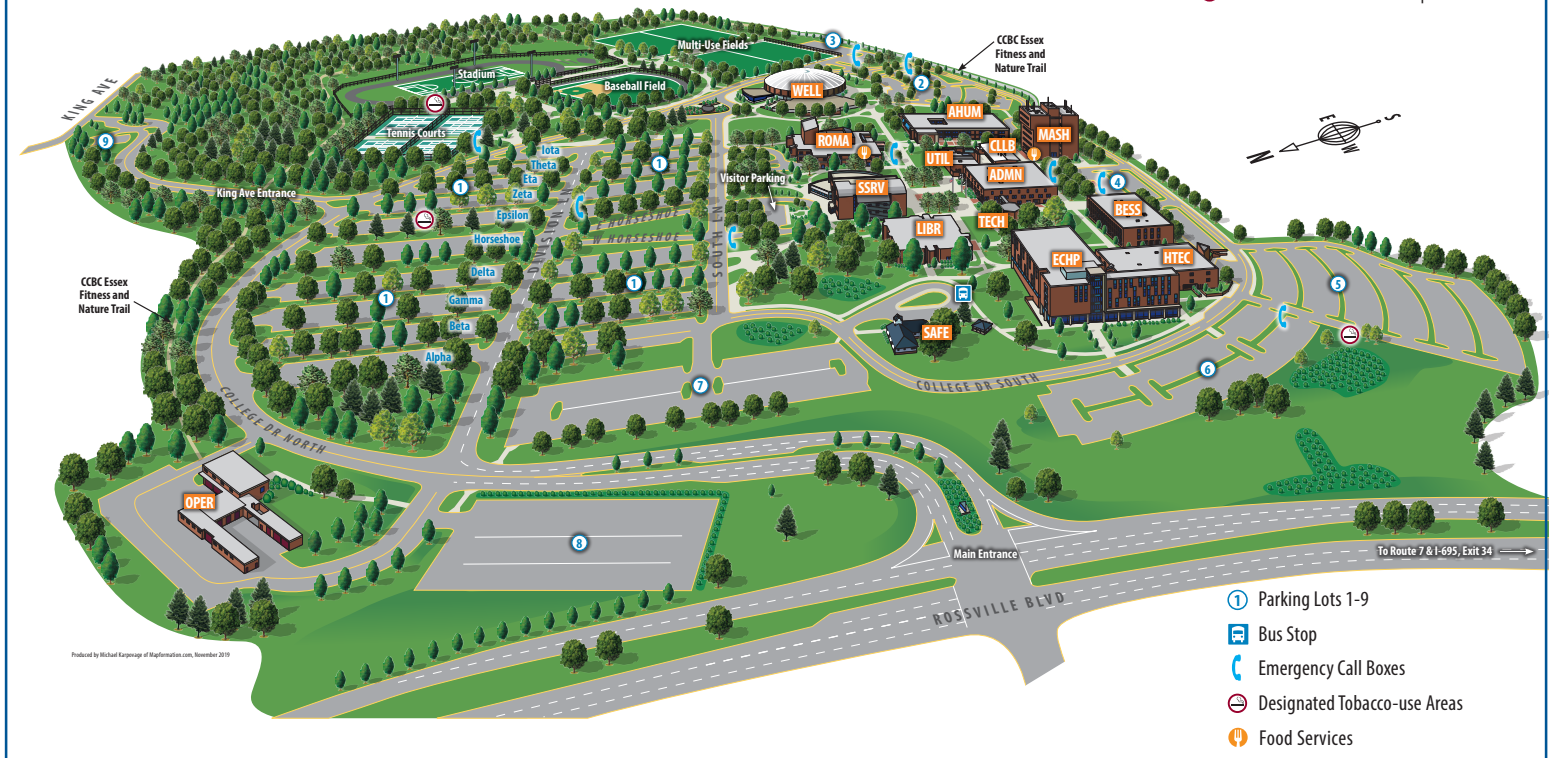

CCBC ESSEX

Tobacco and Smoke-Free Campus

Administration Building (ADMN)

Center for Adjunct Faculty Engagement, Honors Program, Lecture Hall, Office of Campus Director, Office of the Provost & Academic and Student Affairs, Office of the President

Arts & Humanities Hall (AHUM)

Art Gallery, Printing Services, Recital Hall

Business, Education & Social Sciences Hall (BESS)

Continuing Education

Carol Diane Eustis Center for Health Professions (ECHP)

Central Utility Plant (UTIL)

Classroom & Laboratory Building (CLLB)

Ceramics Studio

Facilities Operations Building (OPER)

Health Careers & Technology Building (HTEC)

Job Network Program

James A. Newpher Library (LIBR)

Mathematics & Science Hall (MASH)

Cyber Cafe'

Public Safety Center (SAFE)

Public Safety

Robert and Eleanor Romadka College Center (ROMA)

Bookstore, Box Office, Cafe', F. Scott Black Theatre, Office of Student Engagement, Veterans Services Center

Student Services Center (SSRV)

Academic Advisement Center, Admissions Office, Bursar's Office, Career Services, Disability Support Services, Enrollment Services Center, Evening/Weekend Campus Services, Financial Aid, International Student Services, Military-Connected Services, Office of College Life & Student Conduct, Office of Intercultural Engagement, Registrar's Office, Student Success Center

Technology Services Center (TECH)

Wellness & Athletics Center (WELL)

Athletics, Dance Studio, Gymnasium, Fitness Training Center, Pool